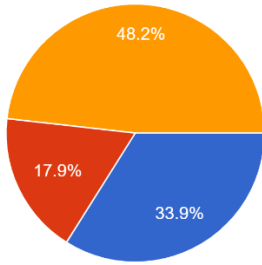

D1 Boys
56 responses

- Brian Poplelier Clarkston
- Larry Morris Birmingham
- Christy Provost Marquette

D2 Boys
63 responses

- Christopher Hermann Boyne City
- Chad Mencarelli Grand Rapids Christian
- Scott Hoose Orchard Lake Saint Marys
- Scott Inman Grand Rapids Catholic