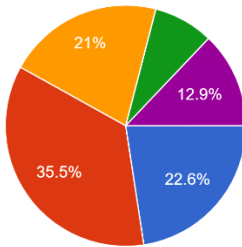

D2 Girls
62 responses

- Ellen Beatty Harbor Springs
- KC McGovern East Grand Rapids
- Isabella Hoose Sacred Heart
- Mark Weymouth Marian
- Geoff Becker Detroit Country Day