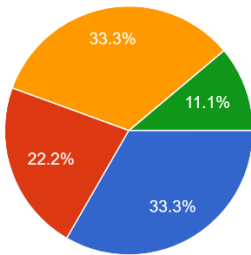

D1 Boys
56 responses

- Brian Poplelier Clarkston
- Larry Morris Birmingham
- Christy Provost Marquette

D2 Boys
63 responses

- Christopher Hermann Boyne City
- Chad Mencarelli Grand Rapids Christian
- Scott Hoose Orchard Lake Saint Marys
- Scott Inman Grand Rapids Catholic