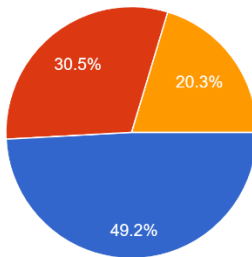

D1 Girls
59 responses

- Amy Kudary Traverse City Central
- Brian Poplelier Clarkston
- Larry Morris Birmingham